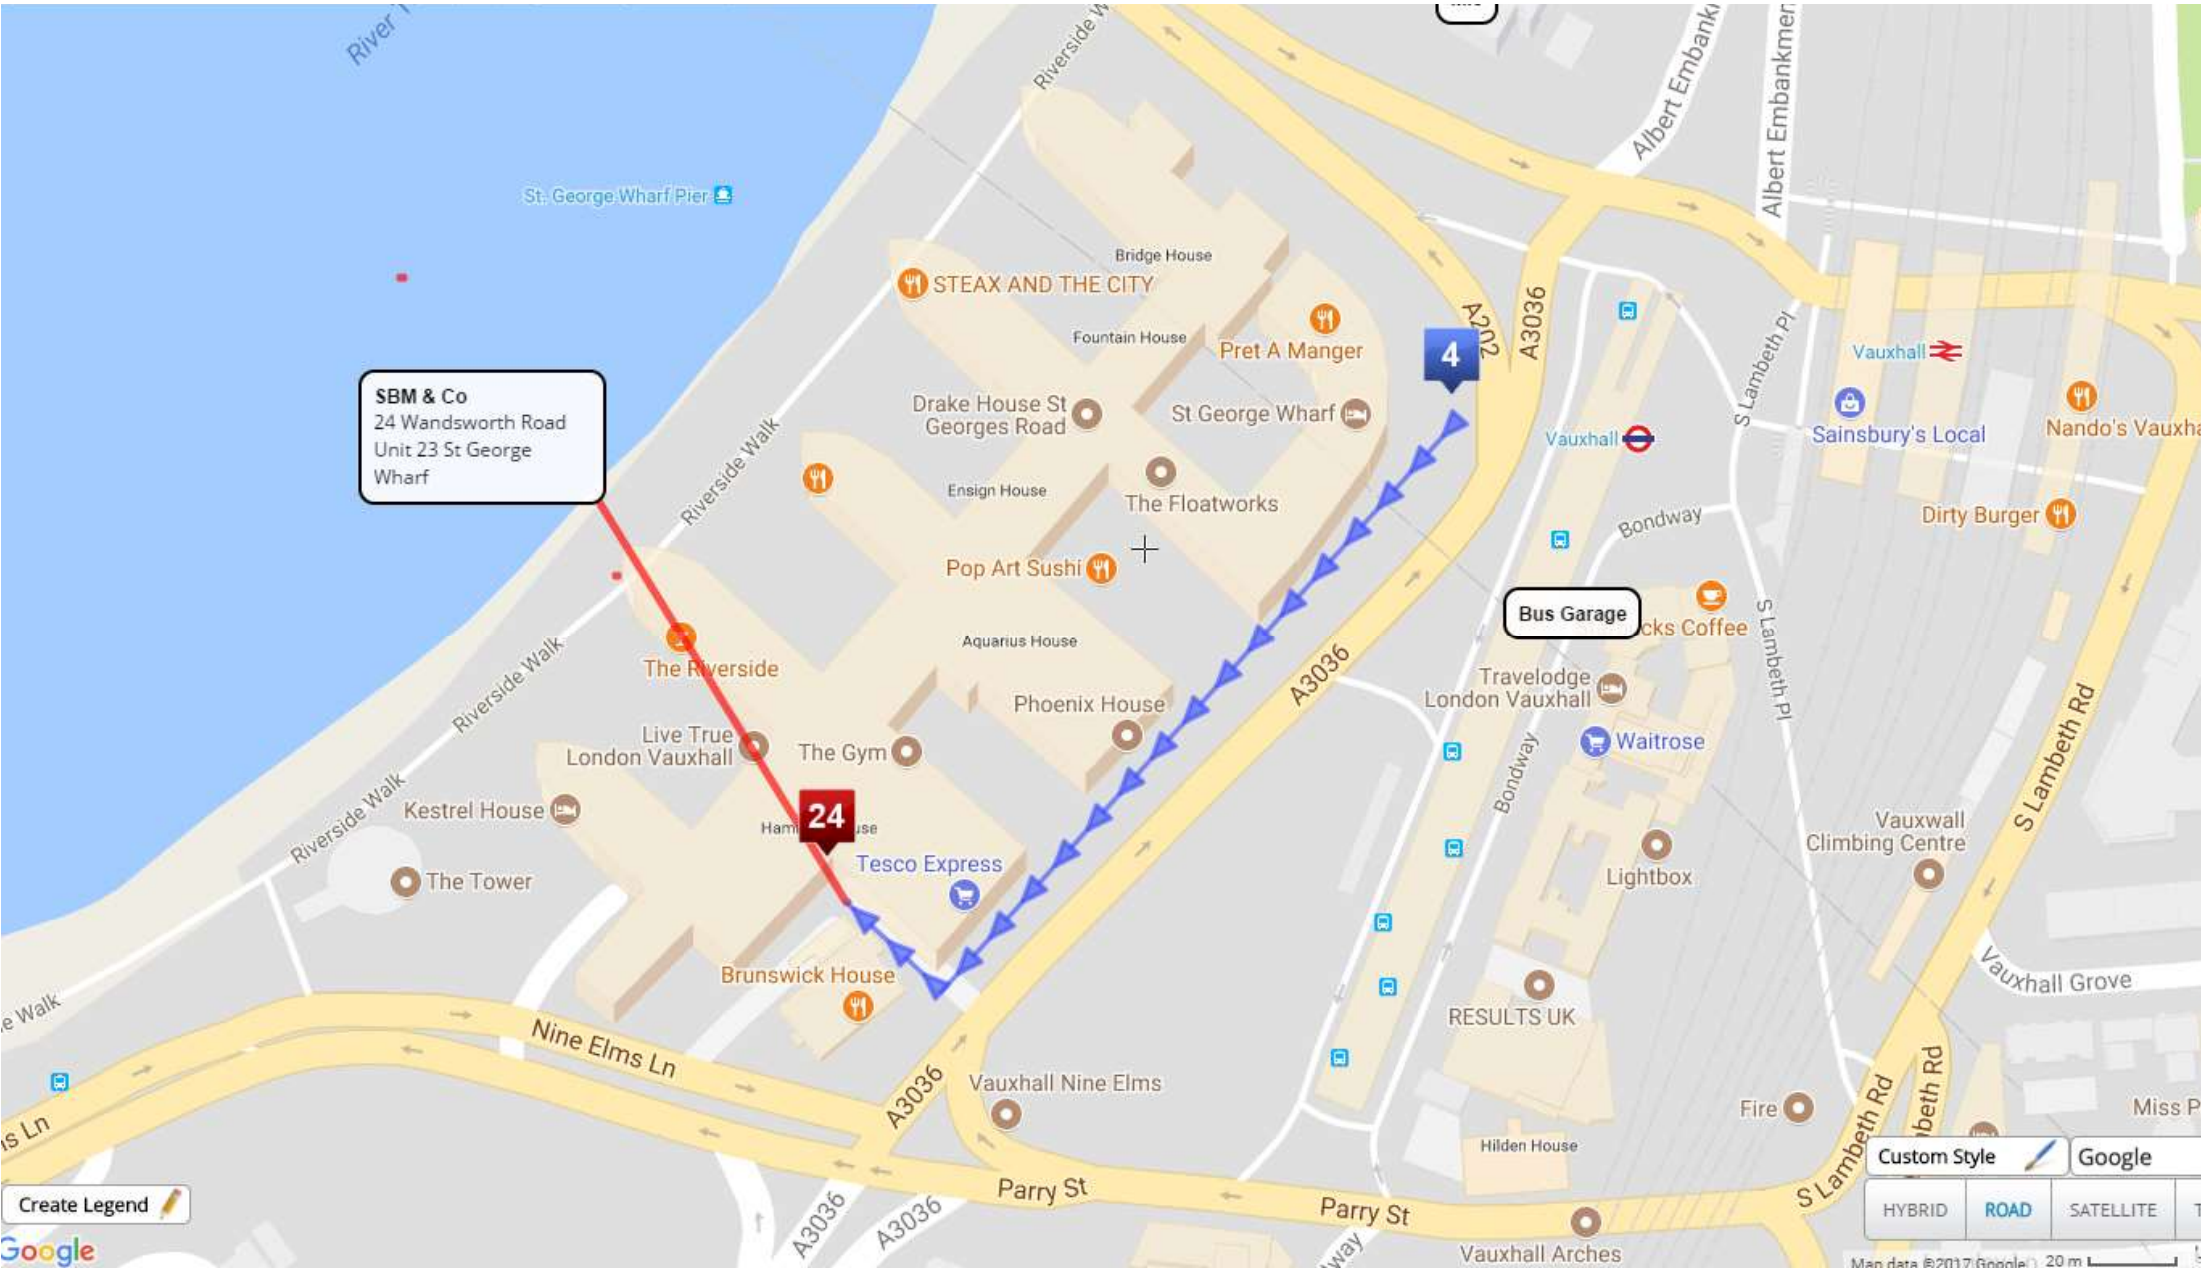

SBM & Co
24 Wandsworth Road
Unit 23 St George Wharf

Bus Garage

Create Legend

Google

Custom Style Google

HYBRID ROAD SATELLITE TER

Map data ©2017 Google 20 m